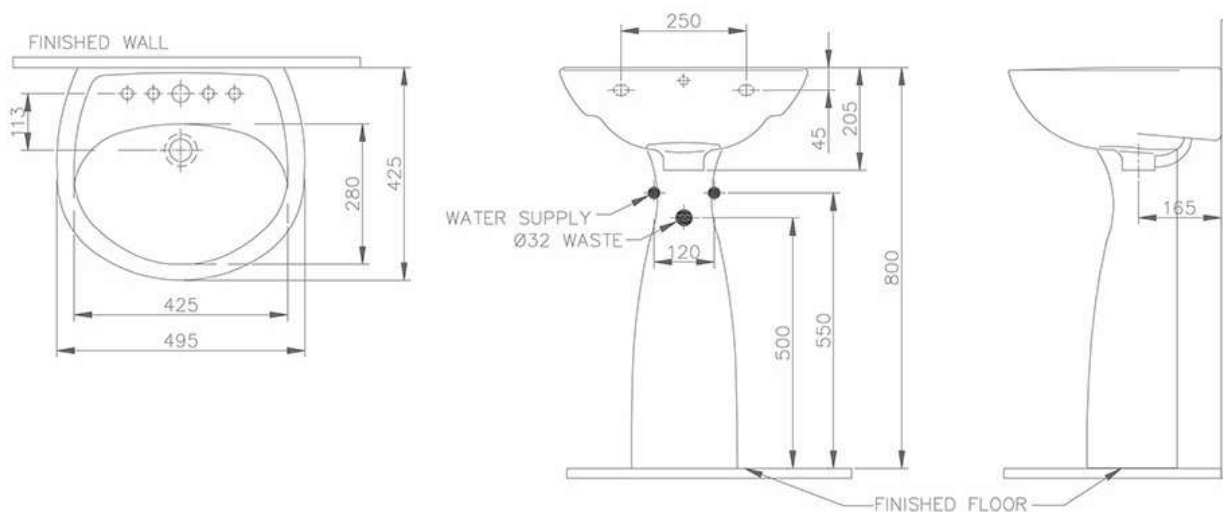

Brand : NAHM, Thailand  
 Name : DERBY Wall-hung washbasin  
 Item Code : NM.5104-SS + NM.6100

Designer :

Color / Finish: White  
 Dimensions : Overall (LxWxH in cm)  
 49.5 x 42.5 x 80cm

Product info:

- Wall-hung washbasin